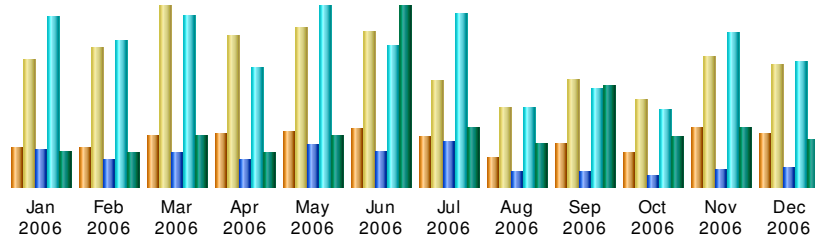

Last Update: 01 Jan 2007 - 09:53

Reported period:

Summary

Reported period	Month Dec 2006				
First visit	01 Dec 2006 - 00:08				
Last visit	31 Dec 2006 - 19:57				
	Unique visitors	Number of visits	Pages	Hits	Bandwidth
Traffic viewed *	310	700 (2.25 visits/visitor)	3326 (4.75 pages/visit)	21587 (30.83 hits/visit)	479.01 MB (700.71 KB/visit)
Traffic not viewed *			1750	2713	161.55 MB

* Not viewed traffic includes traffic generated by robots, worms, or replies with special HTTP status codes.

Monthly history

Month	Unique visitors	Number of visits	Pages	Hits	Bandwidth
Jan 2006	223	737	6401	29369	355.54 MB
Feb 2006	222	801	4749	24957	332.99 MB
Mar 2006	293	1040	5575	29663	527.66 MB
Apr 2006	303	873	4676	20501	340.82 MB
May 2006	321	919	7023	31163	530.47 MB
Jun 2006	331	898	5897	24514	1.80 GB
Jul 2006	288	610	7752	30027	596.01 MB
Aug 2006	169	461	2498	13507	440.33 MB
Sep 2006	248	623	2658	16824	1.01 GB
Oct 2006	191	498	1995	13263	508.37 MB
Nov 2006	338	750	3040	26578	601.39 MB
Dec 2006	310	700	3326	21587	479.01 MB
Total	3237	8910	55590	281953	7.42 GB

Days of month

Day	Number of visits	Pages	Hits	Bandwidth
01 Dec 2006	33	237	1763	34.01 MB
02 Dec 2006	35	197	1218	20.85 MB
03 Dec 2006	21	131	1347	15.93 MB
04 Dec 2006	18	26	181	2.65 MB
05 Dec 2006	31	108	732	16.49 MB
06 Dec 2006	18	62	369	5.24 MB
07 Dec 2006	28	111	707	10.62 MB
08 Dec 2006	30	125	830	19.65 MB
09 Dec 2006	23	83	365	4.71 MB
10 Dec 2006	29	170	1062	12.09 MB
11 Dec 2006	26	162	801	17.00 MB
12 Dec 2006	26	69	555	12.47 MB
13 Dec 2006	26	79	490	5.98 MB
14 Dec 2006	13	40	529	6.66 MB
15 Dec 2006	16	43	298	4.29 MB
16 Dec 2006	40	154	1163	21.21 MB
17 Dec 2006	46	250	1446	25.51 MB

* Robots shown here gave hits or traffic "not viewed" by visitors, so they are not included in other charts.

Visits duration

Number of visits: 700 - Average: 337 s		Number of visits	Percent
0s-30s		415	59.2 %
30s-2mn		86	12.2 %
2mn-5mn		59	8.4 %
5mn-15mn		65	9.2 %
15mn-30mn		30	4.2 %
30mn-1h		34	4.8 %
1h+		11	1.5 %