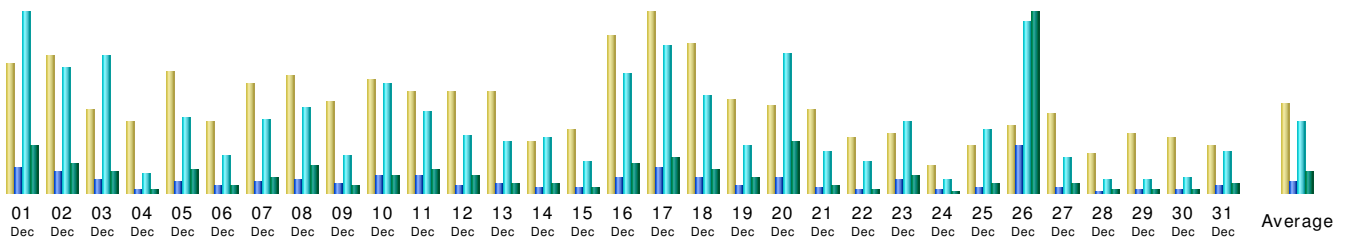

Last Update: 01 Jan 2007 - 09:53

Reported period:

Summary

Reported period	Month Dec 2006				
First visit	01 Dec 2006 - 00:08				
Last visit	31 Dec 2006 - 19:57				
	Unique visitors	Number of visits	Pages	Hits	Bandwidth
Traffic viewed *	310	700 (2.25 visits/visitor)	3326 (4.75 pages/visit)	21587 (30.83 hits/visit)	479.01 MB (700.71 KB/visit)
Traffic not viewed *			1750	2713	161.55 MB

* Not viewed traffic includes traffic generated by robots, worms, or replies with special HTTP status codes.

Monthly history

Month	Unique visitors	Number of visits	Pages	Hits	Bandwidth
Jan 2006	223	737	6401	29369	355.54 MB
Feb 2006	222	801	4749	24957	332.99 MB
Mar 2006	293	1040	5575	29663	527.66 MB
Apr 2006	303	873	4676	20501	340.82 MB
May 2006	321	919	7023	31163	530.47 MB
Jun 2006	331	898	5897	24514	1.80 GB
Jul 2006	288	610	7752	30027	596.01 MB
Aug 2006	169	461	2498	13507	440.33 MB
Sep 2006	248	623	2658	16824	1.01 GB
Oct 2006	191	498	1995	13263	508.37 MB
Nov 2006	338	750	3040	26578	601.39 MB
Dec 2006	310	700	3326	21587	479.01 MB
Total	3237	8910	55590	281953	7.42 GB

Days of month

Day	Number of visits	Pages	Hits	Bandwidth
01 Dec 2006	33	237	1763	34.01 MB
02 Dec 2006	35	197	1218	20.85 MB
03 Dec 2006	21	131	1347	15.93 MB
04 Dec 2006	18	26	181	2.65 MB
05 Dec 2006	31	108	732	16.49 MB
06 Dec 2006	18	62	369	5.24 MB
07 Dec 2006	28	111	707	10.62 MB
08 Dec 2006	30	125	830	19.65 MB
09 Dec 2006	23	83	365	4.71 MB
10 Dec 2006	29	170	1062	12.09 MB
11 Dec 2006	26	162	801	17.00 MB
12 Dec 2006	26	69	555	12.47 MB
13 Dec 2006	26	79	490	5.98 MB
14 Dec 2006	13	40	529	6.66 MB
15 Dec 2006	16	43	298	4.29 MB
16 Dec 2006	40	154	1163	21.21 MB
17 Dec 2006	46	250	1446	25.51 MB

* Robots shown here gave hits or traffic "not viewed" by visitors, so they are not included in other charts.

Visits duration

Number of visits: 700 - Average: 337 s		Number of visits	Percent
0s-30s		415	59.2 %
30s-2mn		86	12.2 %
2mn-5mn		59	8.4 %
5mn-15mn		65	9.2 %
15mn-30mn		30	4.2 %
30mn-1h		34	4.8 %
1h+		11	1.5 %