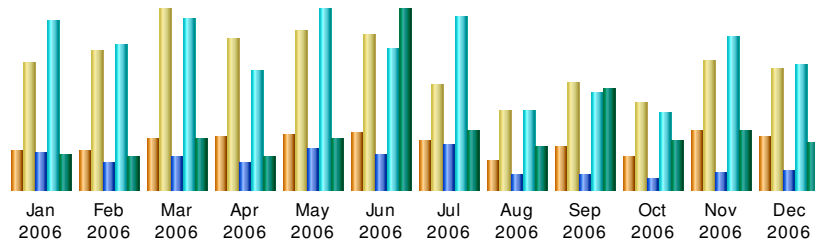

Reported period:

Summary

Reported period	Year 2006				
First visit	01 Jan 2006 - 00:22				
Last visit	31 Dec 2006 - 19:57				
	Unique visitors	Number of visits	Pages	Hits	Bandwidth
Traffic viewed *	<= 3237 Exact value not available in 'Year' view	8910 (2.75 visits/visitor)	55590 (6.23 pages/visit)	281953 (31.64 hits/visit)	7.42 GB (873.09 KB/visit)
Traffic not viewed *			11374	14696	862.82 MB

* Not viewed traffic includes traffic generated by robots, worms, or replies with special HTTP status codes.

Monthly history

Month	Unique visitors	Number of visits	Pages	Hits	Bandwidth
Jan 2006	223	737	6401	29369	355.54 MB
Feb 2006	222	801	4749	24957	332.99 MB
Mar 2006	293	1040	5575	29663	527.66 MB
Apr 2006	303	873	4676	20501	340.82 MB
May 2006	321	919	7023	31163	530.47 MB
Jun 2006	331	898	5897	24514	1.80 GB
Jul 2006	288	610	7752	30027	596.01 MB
Aug 2006	169	461	2498	13507	440.33 MB
Sep 2006	248	623	2658	16824	1.01 GB
Oct 2006	191	498	1995	13263	508.37 MB
Nov 2006	338	750	3040	26578	601.39 MB
Dec 2006	310	700	3326	21587	479.01 MB
Total	3237	8910	55590	281953	7.42 GB

Days of month

Day	Number of visits	Pages	Hits	Bandwidth
01 Dec 2006	33	237	1763	34.01 MB
02 Dec 2006	35	197	1218	20.85 MB
03 Dec 2006	21	131	1347	15.93 MB
04 Dec 2006	18	26	181	2.65 MB
05 Dec 2006	31	108	732	16.49 MB
06 Dec 2006	18	62	369	5.24 MB
07 Dec 2006	28	111	707	10.62 MB
08 Dec 2006	30	125	830	19.65 MB
09 Dec 2006	23	83	365	4.71 MB
10 Dec 2006	29	170	1062	12.09 MB
11 Dec 2006	26	162	801	17.00 MB
12 Dec 2006	26	69	555	12.47 MB
13 Dec 2006	26	79	490	5.98 MB
14 Dec 2006	13	40	529	6.66 MB
15 Dec 2006	16	43	298	4.29 MB
16 Dec 2006	40	154	1163	21.21 MB

* Robots shown here gave hits or traffic "not viewed" by visitors, so they are not included in other charts.

Visits duration

	Number of visits: 8910 - Average: 505 s	Number of visits	Percent
0s-30s		4692	52.6 %
30s-2mn		1010	11.3 %
2mn-5mn		794	8.9 %
5mn-15mn		971	10.8 %
15mn-30mn		473	5.3 %
30mn-1h		578	6.4 %
1h+		392	4.3 %