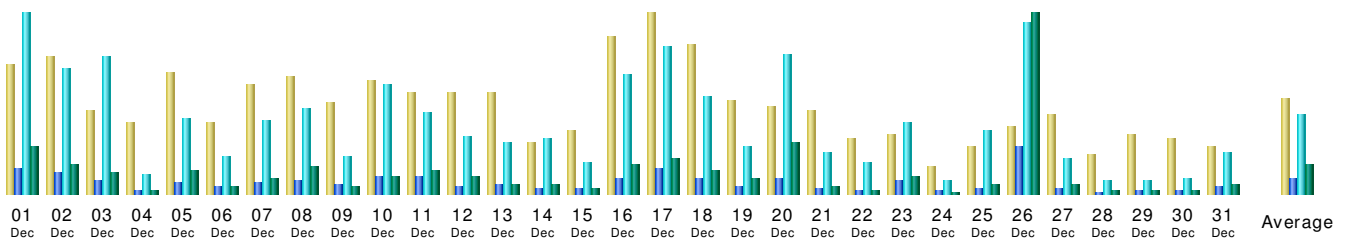

Reported period:

Summary

Reported period	Year 2006				
First visit	01 Jan 2006 - 00:22				
Last visit	31 Dec 2006 - 19:57				
	Unique visitors	Number of visits	Pages	Hits	Bandwidth
Traffic viewed *	<= 3237 Exact value not available in 'Year' view	8910 (2.75 visits/visitor)	55590 (6.23 pages/visit)	281953 (31.64 hits/visit)	7.42 GB (873.09 KB/visit)
Traffic not viewed *			11374	14696	862.82 MB

* Not viewed traffic includes traffic generated by robots, worms, or replies with special HTTP status codes.

Monthly history

Month	Unique visitors	Number of visits	Pages	Hits	Bandwidth
Jan 2006	223	737	6401	29369	355.54 MB
Feb 2006	222	801	4749	24957	332.99 MB
Mar 2006	293	1040	5575	29663	527.66 MB
Apr 2006	303	873	4676	20501	340.82 MB
May 2006	321	919	7023	31163	530.47 MB
Jun 2006	331	898	5897	24514	1.80 GB
Jul 2006	288	610	7752	30027	596.01 MB
Aug 2006	169	461	2498	13507	440.33 MB
Sep 2006	248	623	2658	16824	1.01 GB
Oct 2006	191	498	1995	13263	508.37 MB
Nov 2006	338	750	3040	26578	601.39 MB
Dec 2006	310	700	3326	21587	479.01 MB
Total	3237	8910	55590	281953	7.42 GB

Days of month

Day	Number of visits	Pages	Hits	Bandwidth
01 Dec 2006	33	237	1763	34.01 MB
02 Dec 2006	35	197	1218	20.85 MB
03 Dec 2006	21	131	1347	15.93 MB
04 Dec 2006	18	26	181	2.65 MB
05 Dec 2006	31	108	732	16.49 MB
06 Dec 2006	18	62	369	5.24 MB
07 Dec 2006	28	111	707	10.62 MB
08 Dec 2006	30	125	830	19.65 MB
09 Dec 2006	23	83	365	4.71 MB
10 Dec 2006	29	170	1062	12.09 MB
11 Dec 2006	26	162	801	17.00 MB
12 Dec 2006	26	69	555	12.47 MB
13 Dec 2006	26	79	490	5.98 MB
14 Dec 2006	13	40	529	6.66 MB
15 Dec 2006	16	43	298	4.29 MB
16 Dec 2006	40	154	1163	21.21 MB

* Robots shown here gave hits or traffic "not viewed" by visitors, so they are not included in other charts.

Visits duration

	Number of visits: 8910 - Average: 505 s	Number of visits	Percent
0s-30s		4692	52.6 %
30s-2mn		1010	11.3 %
2mn-5mn		794	8.9 %
5mn-15mn		971	10.8 %
15mn-30mn		473	5.3 %
30mn-1h		578	6.4 %
1h+		392	4.3 %